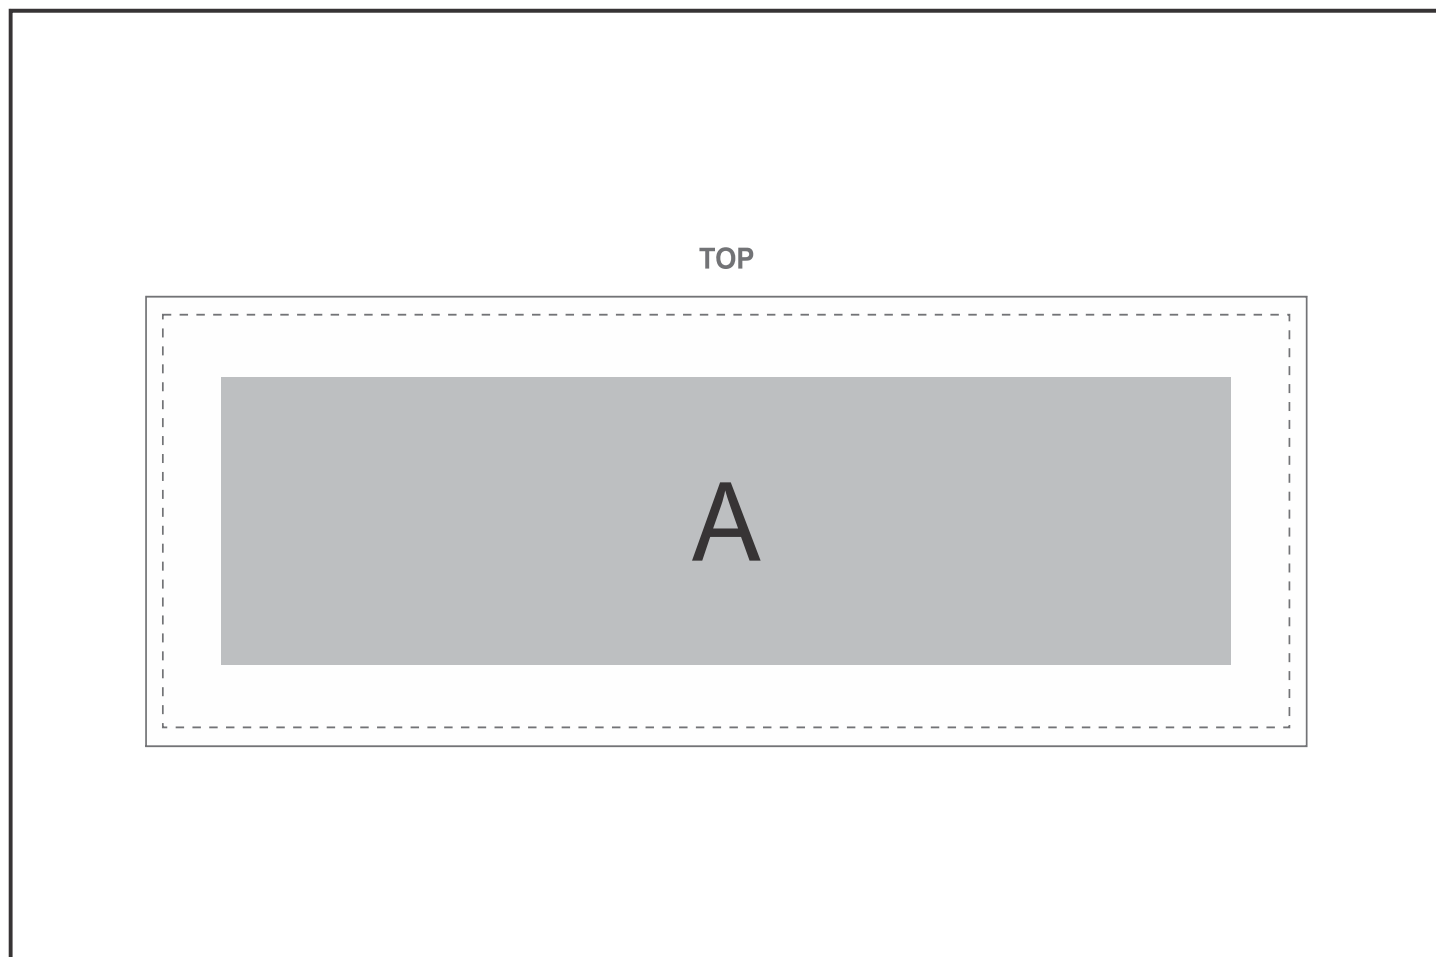

LS-6035

Bodega Wine Set

Need to know:

- Includes 1-Colour, 1-Position Screen Print (setup fee applies)

Branding Options:

Position	Branding Method (Branding Code)	No. of Colours	Dimension
A	Screen Print (SC)	1 Colour	300mm wide x 80mm high